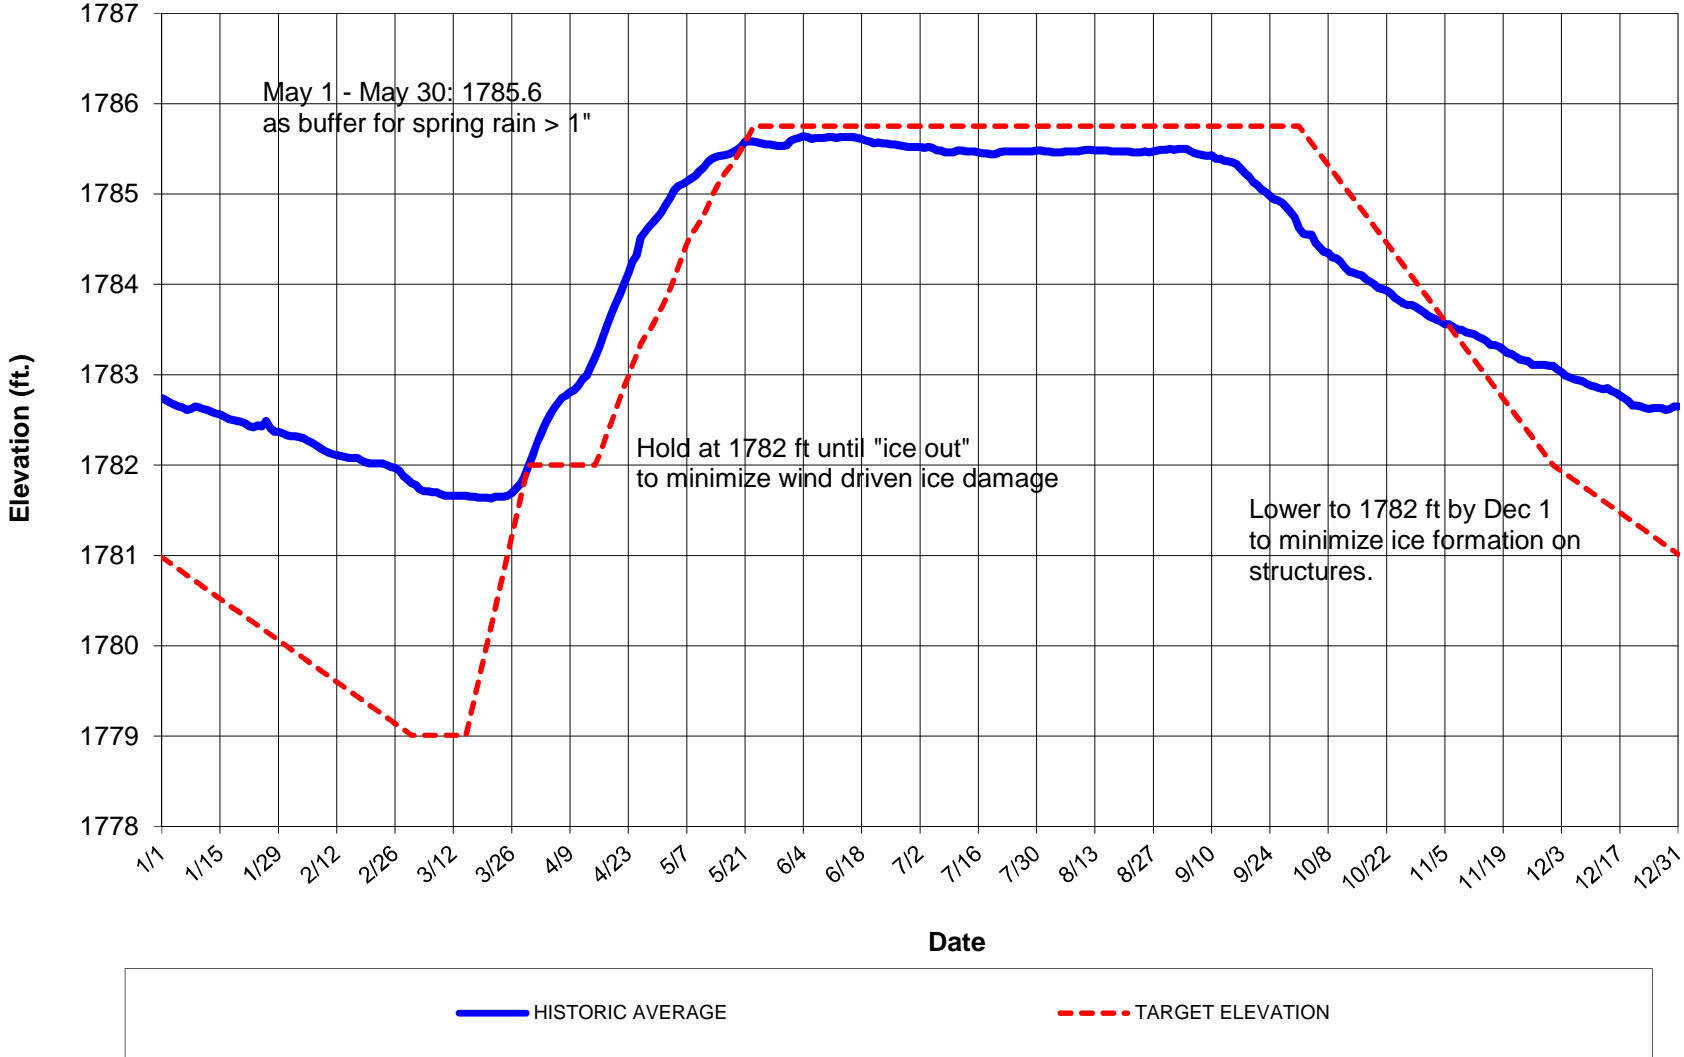

Sixth Lake Reservoir Target Elevation

d:\...hydrologic and hydraulic\reports\old forge elevation.xls